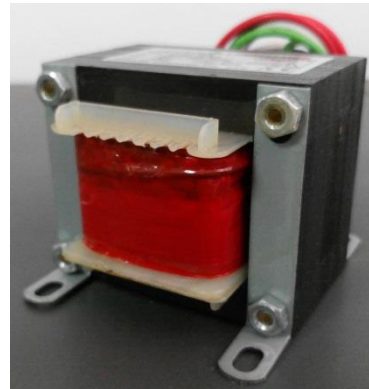

Linear Transformer
220V, 50/60Hz, 60W