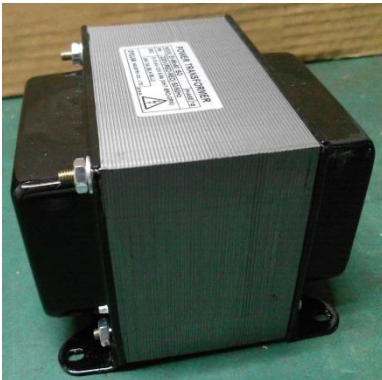

Linear Transformer
220V, 50/60Hz, 12V/6.8A, 24V//3A