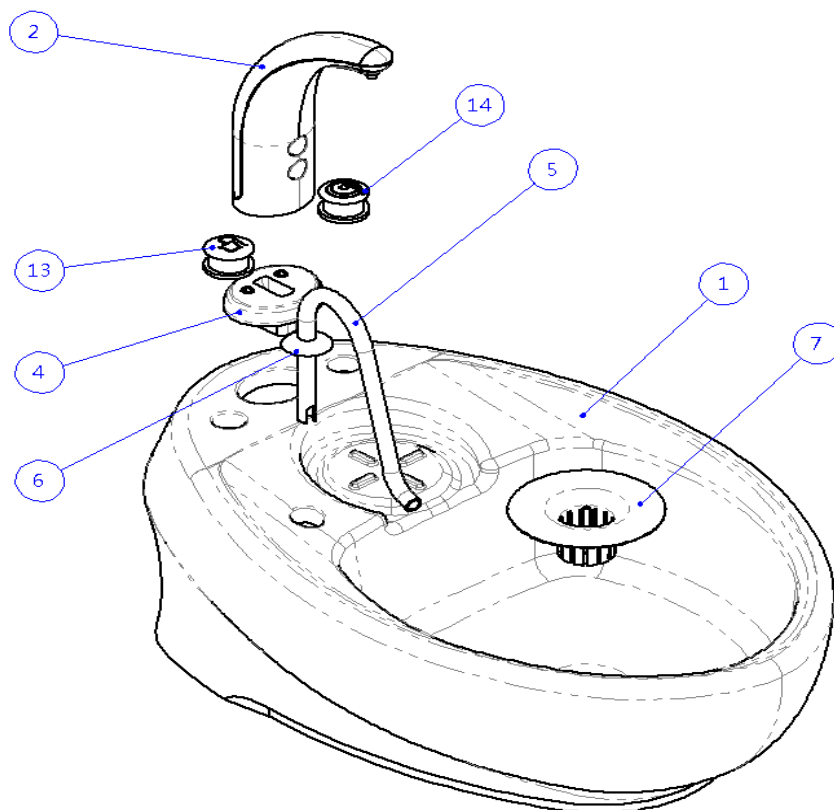

痰盂及組件系列(Cuspidor & Components)

■ Cascade Vitreous Europe Cuspidor

- Vitred Europe Cuspidor Bowl

Item	Description	P/N	Quantity
2	Cup Filling jack assembly	35002019	1
4	Upfilling set assembly	35052010	1
5	Rising jack assembly	22062003	1
6	Rising set assembly	19228181	1
7	Filter cup	24081001	1
13	Rising botton-silicon	19223801	1
14	Cup filter botton-silicon	19223800	1

- Vitred Europe Cuspidor Base

Item	Description	P/N	Quantity
3	Cuspidor assembly	34062101	1
8	Cuspidor fix plate	34062107	1
9	Cuspidor stick plate	34062105	1
10	Cup filling fixed plate	34062103	1
11	Copper cup filling	22052017	1
12	Mechanism fixed plate	34062102	1
17	Nuts M12×14×2.5T	27220701	2
22	Water valve DC-24V	15324000	2
23	Foggle	5A010001	2
24	Cuspidor PCB	13030009	1

■ Cascade Vitreous American Cuspidor

- Vitred American Cuspidor

Item	Description	P/N	Quantity
1	American White Vitred Cuspidor	21010301	1
2	Water Cup	22052015	1
3	Cuspidor Flush Lever	22052016	1
4	Flush Rod Sleeve	19228182	1
5	Power Switch Button - NKKM2511S4W01CE	31020012	2
9	O-Ring METRIC-09016-2 Ø20 x Ø16 x Ø2	30010028	2
14	American Cuspidor Base	34052101	1
15	Cuspidor Sleeve Group	22052019	1
16	Button Bush	22052018	2
17	Large Flat Head Phillips Screws M4x8	32244108	4

- Vitred American Cuspidor Base

Item	Name	P/N	Quantity
1	Big Magnet Fixing Plate	34052104	1
2	Cuspidor Iron Bracket	34052101	1
3	Fell Into The Cup Waterproof Pad	19270411	1
4	UX-Valve W-1 AC24V	15324000	2
5	Nylon Elbow PT1/8" x 6mm	27810604	4
6	KU-WA6 Fixing Piece	34062102	1
7	Iron Cup Water	34052103	1
8	Cuspidor Formwork Lock Pay Board	34062105	1
9	KU-WA6 Board Group	13030009	1
10	Flush Lever Brass Manifold	22052017	2
11	Nuts M12xB14x2.5T	27220701	2
12	PC Board Spacers RCA-5	31150001	4
13	Large Flat Head Phillips Screws M4x8	23244108	12
14	Large Flat Head Phillips Screws M3x6	23224121	2
15	Cuspidor Spit Fall-Cup Assembly	35002011	1
16	Stainless Balls Head Phillips Screws M3x12	23221506	3
17	Flat Washer M3x8	23304122	3
18	Cuspidor Flush Iron	34052102	1