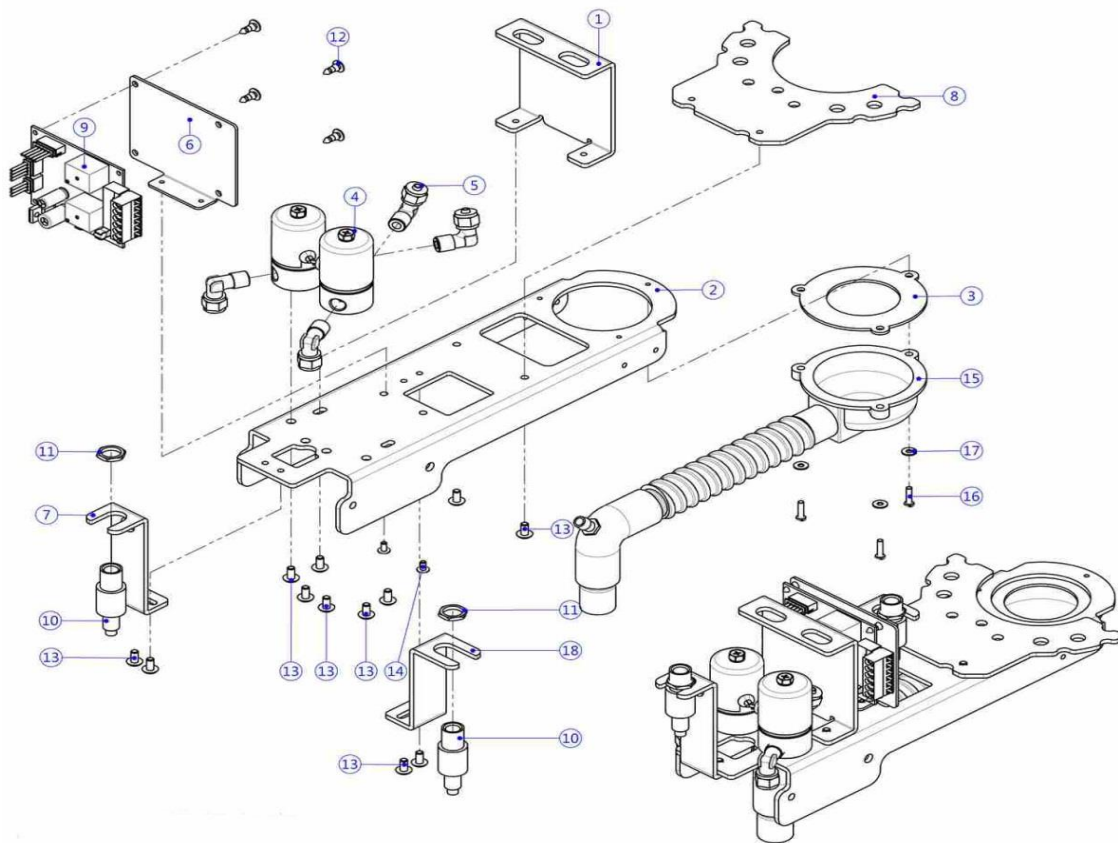

- Vitred American Cuspidor Base

Item	Name	P/N	Quantity
1	Big Magnet Fixing Plate	34052104	1
2	Cuspidor Iron Bracket	34052101	1
3	Fell Into The Cup Waterproof Pad	19270411	1
4	UX-Valve W-1 AC24V	15324000	2
5	Nylon Elbow PT1/8" x 6mm	27810604	4
6	KU-WA6 Fixing Piece	34062102	1
7	Iron Cup Water	34052103	1
8	Cuspidor Formwork Lock Pay Board	34062105	1
9	KU-WA6 Board Group	13030009	1
10	Flush Lever Brass Manifold	22052017	2
11	Nuts M12xB14x2.5T	27220701	2
12	PC Board Spacers RCA-5	31150001	4
13	Large Flat Head Phillips Screws M4x8	23244108	12
14	Large Flat Head Phillips Screws M3x6	23224121	2
15	Cuspidor Spit Fall-Cup Assembly	35002011	1
16	Stainless Balls Head Phillips Screws M3x12	23221506	3
17	Flat Washer M3x8	23304122	3
18	Cuspidor Flush Iron	34052102	1