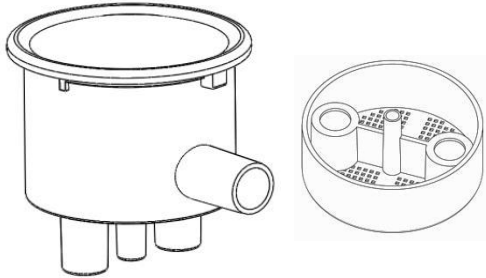

- Vitred Europe Cuspidor Base

Item	Description	P/N	Quantity
3	Cuspidor assembly	34062101	1
8	Cuspidor fix plate	34062107	1
9	Cuspidor stick plate	34062105	1
10	Cup filling fixed plate	34062103	1
11	Copper cup filling	22052017	1
12	Mechanism fixed plate	34062102	1
17	Nuts M12×14×2.5T	27220701	2
22	Water valve DC-24V	15324000	2
23	Foggle	5A010001	2
24	Cuspidor PCB	13030009	1

■ Cascade Vitreous American Cuspidor

- Vitred American Cuspidor

Item	Description	P/N	Quantity
1	American White Vitred Cuspidor	21010301	1
2	Water Cup	22052015	1
3	Cuspidor Flush Lever	22052016	1
4	Flush Rod Sleeve	19228182	1
5	Power Switch Button - NKKM2511S4W01CE	31020012	2
9	O-Ring METRIC-09016-2 Ø20 x Ø16 x Ø2	30010028	2
14	American Cuspidor Base	34052101	1
15	Cuspidor Sleeve Group	22052019	1
16	Button Bush	22052018	2
17	Large Flat Head Phillips Screws M4x8	32244108	4

- Vitred American Cuspidor Base

Item	Name	P/N	Quantity
1	Big Magnet Fixing Plate	34052104	1
2	Cuspidor Iron Bracket	34052101	1
3	Fell Into The Cup Waterproof Pad	19270411	1
4	UX-Valve W-1 AC24V	15324000	2
5	Nylon Elbow PT1/8" x 6mm	27810604	4
6	KU-WA6 Fixing Piece	34062102	1
7	Iron Cup Water	34052103	1
8	Cuspidor Formwork Lock Pay Board	34062105	1
9	KU-WA6 Board Group	13030009	1
10	Flush Lever Brass Manifold	22052017	2
11	Nuts M12xB14x2.5T	27220701	2
12	PC Board Spacers RCA-5	31150001	4
13	Large Flat Head Phillips Screws M4x8	23244108	12
14	Large Flat Head Phillips Screws M3x6	23224121	2
15	Cuspidor Spit Fall-Cup Assembly	35002011	1
16	Stainless Balls Head Phillips Screws M3x12	23221506	3
17	Flat Washer M3x8	23304122	3
18	Cuspidor Flush Iron	34052102	1

■ Cuspidor Component

Central Vaccum In Solid Collection + Filter

■ Size: 89.5*71.5*73mm
■ P/N: 35002004+35002005

Central Vaccum In Solid Collection

■ Size: 89.5*71.5*73mm
■ P/N: 35002003+35002006

Central Vaccum In Solid Collection Screen