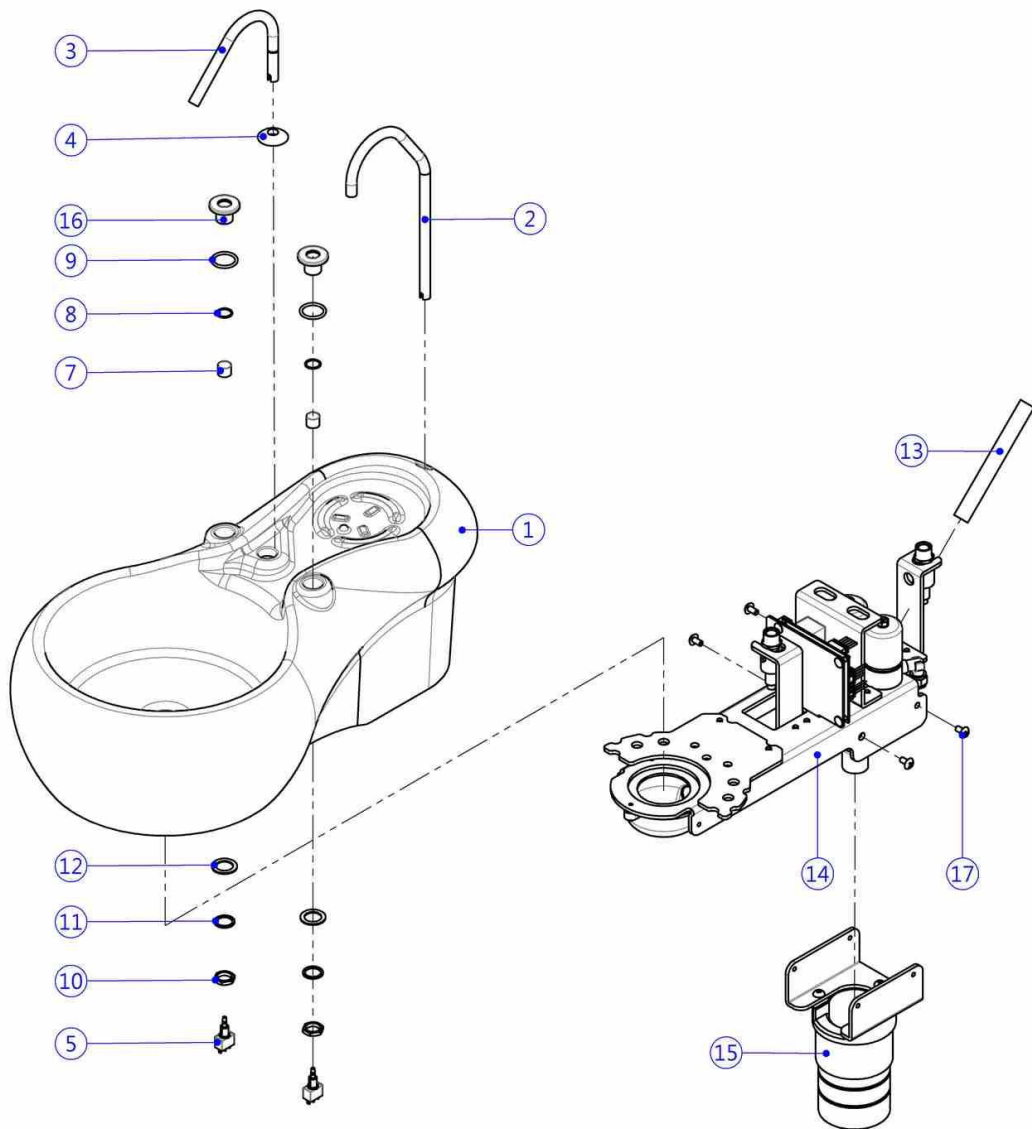

■ Cascade Vitreous American Cuspidor

- Vitred American Cuspidor

Item	Description	P/N	Quantity
1	American White Vitred Cuspidor	21010301	1
2	Water Cup	22052015	1
3	Cuspidor Flush Lever	22052016	1
4	Flush Rod Sleeve	19228182	1
5	Power Switch Button - NKKM2511S4W01CE	31020012	2
9	O-Ring METRIC-09016-2 Ø20 x Ø16 x Ø2	30010028	2
14	American Cuspidor Base	34052101	1
15	Cuspidor Sleeve Group	22052019	1
16	Button Bush	22052018	2
17	Large Flat Head Phillips Screws M4x8	32244108	4