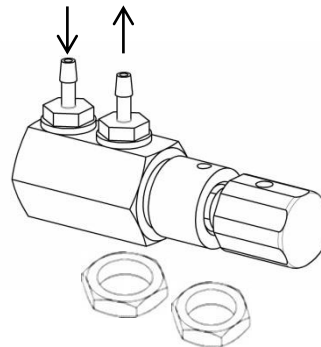

水氣微控及其它閥門系列(Micro & Miscellaneous Valves)

3 Way Micro Valve

■ Size: 38.7*22.7*75.8mm
 ■ P/N: 9K550003

2 Way Micro Valve

■ Size: 40*19*70mm
 ■ P/N: 9K550005

3 Way Micro Valve

■ Size: 28.1*18*70.3mm
 ■ P/N: 24090105

2 Way Micro Valve

■ Size: 40*19*65mm
 ■ P/N: 9K550004

Control Assemblies – Floor Box

■ P/N: 9K560011

Air Actuated Water Shutoff
 With Filter

■ Size: 18*18*48.9mm
 ■ P/N: 9K560003

水氣微控及其它閥門系列(Micro & Miscellaneous Valves)

Air Actuated Shutoff

■ Size: 25*25*14.5mm
■ P/N: 9K560001

Manual Pressure Water Supply Valve

■ Size: 24*16*47mm
■ P/N: 9K560013

Air Actuated Water Pressure Valve

■ Size: 24*16*74mm
■ P/N: 9K560014

Air Actuated Water Shutoff

■ Size: 45*29.5*73mm
■ P/N: 9K560002

Weak Suction Generator

■ P/N: 9K560008

Strong Suction Generator

■ P/N: 9K560007