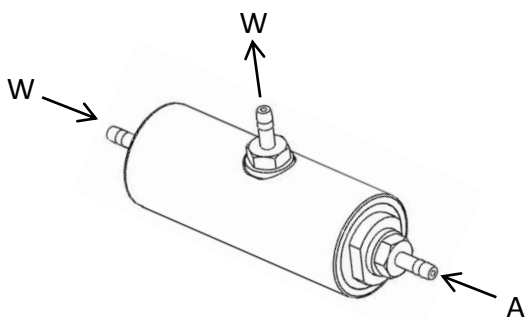

水氣微控及其它閥門系列(Micro & Miscellaneous Valves)

3 Way Micro Valve

■ Size: 38.7*22.7*75.8mm
 ■ P/N: 9K550003

2 Way Micro Valve

■ Size: 40*19*70mm
 ■ P/N: 9K550005

3 Way Micro Valve

■ Size: 28.1*18*70.3mm
 ■ P/N: 24090105

2 Way Micro Valve

■ Size: 40*19*65mm
 ■ P/N: 9K550004

Control Assemblies – Floor Box

■ P/N: 9K560011

Air Actuated Water Shutoff
 With Filter

■ Size: 18*18*48.9mm
 ■ P/N: 9K560003

水氣微控及其它閥門系列(Micro & Miscellaneous Valves)

Air Actuated Shutoff

■ Size: 25*25*14.5mm
■ P/N: 9K560001

Manual Pressure Water Supply Valve

■ Size: 24*16*47mm
■ P/N: 9K560013

Air Actuated Water Pressure Valve

■ Size: 24*16*74mm
■ P/N: 9K560014

Air Actuated Water Shutoff