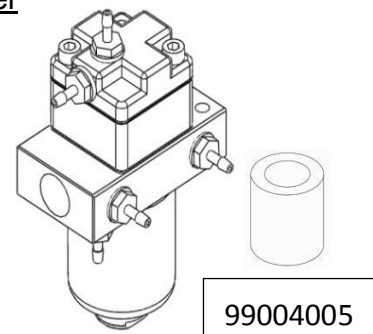

水氣微控及其它閥門系列(Micro & Miscellaneous Valves)

3 Way Micro Valve

■ Size: 38.7*22.7*75.8mm
 ■ P/N: 9K550003

2 Way Micro Valve

■ Size: 40*19*70mm
 ■ P/N: 9K550005

3 Way Micro Valve

■ Size: 28.1*18*70.3mm
 ■ P/N: 24090105

2 Way Micro Valve

■ Size: 40*19*65mm
 ■ P/N: 9K550004

Control Assemblies – Floor Box

■ P/N: 9K560011

Air Actuated Water Shutoff
 With Filter

■ Size: 18*18*48.9mm
 ■ P/N: 9K560003

水氣微控及其它閥門系列(Micro & Miscellaneous Valves)

Air Actuated Shutoff

■ Size: 25*25*14.5mm
■ P/N: 9K560001

Manual Pressure Water Supply Valve

■ Size: 24*16*47mm
■ P/N: 9K560013

Air Actuated Water Pressure Valve

■ Size: 24*16*74mm
■ P/N: 9K560014

Air Actuated Water Shutoff

■ Size: 45*29.5*73mm
■ P/N: 9K560002

Weak Suction Generator

■ P/N: 9K560008

Strong Suction Generator

■ P/N: 9K560007