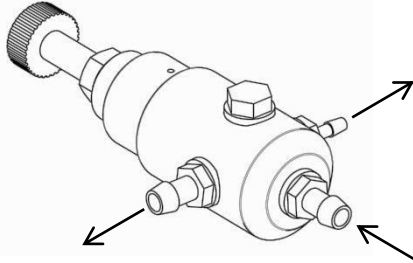

水氣微控及其它閥門系列(Micro & Miscellaneous Valves)

3 Way Micro Valve

■ Size: 38.7*22.7*75.8mm
 ■ P/N: 9K550003

2 Way Micro Valve

■ Size: 40*19*70mm
 ■ P/N: 9K550005

3 Way Micro Valve

■ Size: 28.1*18*70.3mm
 ■ P/N: 24090105

2 Way Micro Valve

■ Size: 40*19*65mm
 ■ P/N: 9K550004

Control Assemblies – Floor Box

■ P/N: 9K560011

Air Actuated Water Shutoff
 With Filter

■ Size: 18*18*48.9mm
 ■ P/N: 9K560003

水氣微控及其它閥門系列(Micro & Miscellaneous Valves)

Air Actuated Shutoff

■ Size: 25*25*14.5mm
■ P/N: 9K560001

Manual Pressure Water Supply Valve

■ Size: 24*16*47mm
■ P/N: 9K560013

Air Actuated Water Pressure Valve

■ Size: 24*16*74mm
■ P/N: 9K560014

Air Actuated Water Shutoff

■ Size: 45*29.5*73mm
■ P/N: 9K560002

Weak Suction Generator

■ P/N: 9K560008

Strong Suction Generator

■ P/N: 9K560007