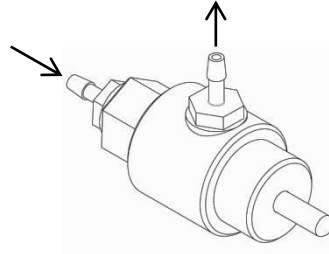

水氣微控及其它閥門系列(Micro & Miscellaneous Valves)

3 Way Micro Valve

■ Size: 38.7*22.7*75.8mm
 ■ P/N: 9K550003

2 Way Micro Valve

■ Size: 40*19*70mm
 ■ P/N: 9K550005

3 Way Micro Valve

■ Size: 28.1*18*70.3mm
 ■ P/N: 24090105

2 Way Micro Valve

■ Size: 40*19*65mm
 ■ P/N: 9K550004

Control Assemblies – Floor Box

■ P/N: 9K560011

Air Actuated Water Shutoff
 With Filter

■ Size: 18*18*48.9mm
 ■ P/N: 9K560003

水氣微控及其它閥門系列(Micro & Miscellaneous Valves)

Air Actuated Shutoff

■ Size: 25*25*14.5mm
■ P/N: 9K560001

Manual Pressure Water Supply Valve

■ Size: 24*16*47mm
■ P/N: 9K560013

Air Actuated Water Pressure Valve

■ Size: 24*16*74mm
■ P/N: 9K560014

Air Actuated Water Shutoff

■ Size: 45*29.5*73mm
■ P/N: 9K560002

Weak Suction Generator

■ P/N: 9K560008

Strong Suction Generator

■ P/N: 9K560007