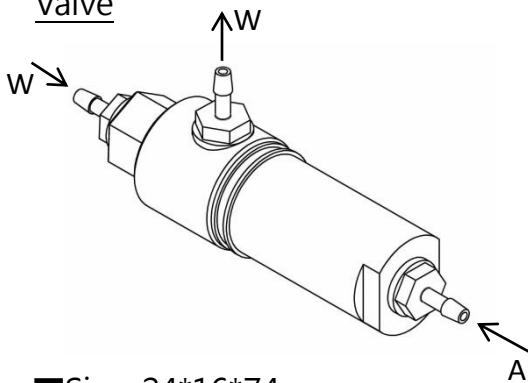

2 Way Micro Valve

■ Size: 40*19*65mm
 ■ P/N: 9K550004

Control Assemblies – Floor Box

■ P/N: 9K560011

Air Actuated Water Shutoff
 With Filter

■ Size: 18*18*48.9mm
 ■ P/N: 9K560003

水氣微控及其它閥門系列(Micro & Miscellaneous Valves)

Air Actuated Shutoff

■ Size: 25*25*14.5mm
■ P/N: 9K560001

Manual Pressure Water Supply Valve

■ Size: 24*16*47mm
■ P/N: 9K560013

Air Actuated Water Pressure Valve

■ Size: 24*16*74mm
■ P/N: 9K560014

Air Actuated Water Shutoff

■ Size: 45*29.5*73mm
■ P/N: 9K560002

Weak Suction Generator

■ P/N: 9K560008

Strong Suction Generator

■ P/N: 9K560007