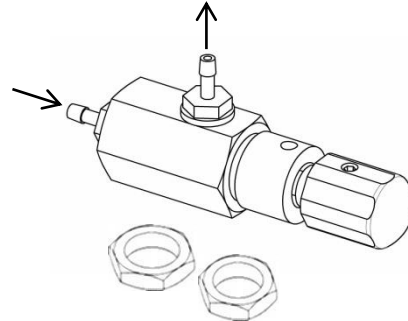

水氣微控及其它閥門系列(Micro & Miscellaneous Valves)

3 Way Micro Valve

■ Size: 38.7*22.7*75.8mm
 ■ P/N: 9K550003

2 Way Micro Valve

■ Size: 40*19*70mm
 ■ P/N: 9K550005

3 Way Micro Valve

■ Size: 28.1*18*70.3mm
 ■ P/N: 24090105

2 Way Micro Valve

■ Size: 40*19*65mm
 ■ P/N: 9K550004

Control Assemblies – Floor Box

■ P/N: 9K560011

Air Actuated Water Shutoff
 With Filter

■ Size: 18*18*48.9mm
 ■ P/N: 9K560003

水氣微控及其它閥門系列(Micro & Miscellaneous Valves)

Air Actuated Shutoff

■ Size: 25*25*14.5mm
■ P/N: 9K560001

Manual Pressure Water Supply Valve

■ Size: 24*16*47mm
■ P/N: 9K560013

Air Actuated Water Pressure Valve

■ Size: 24*16*74mm
■ P/N: 9K560014

Air Actuated Water Shutoff

■ Size: 45*29.5*73mm
■ P/N: 9K560002

Weak Suction Generator

■ P/N: 9K560008

Strong Suction Generator

■ P/N: 9K560007