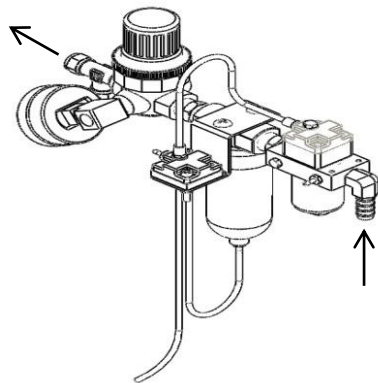

水氣微控及其它閥門系列(Micro & Miscellaneous Valves)

3 Way Micro Valve

■ Size: 38.7*22.7*75.8mm
 ■ P/N: 9K550003

2 Way Micro Valve

■ Size: 40*19*70mm
 ■ P/N: 9K550005

3 Way Micro Valve

■ Size: 28.1*18*70.3mm
 ■ P/N: 24090105

2 Way Micro Valve

■ Size: 40*19*65mm
 ■ P/N: 9K550004

Control Assemblies – Floor Box

■ P/N: 9K560011

Air Actuated Water Shutoff
 With Filter

■ Size: 18*18*48.9mm
 ■ P/N: 9K560003

水氣微控及其它閥門系列(Micro & Miscellaneous Valves)

Air Actuated Shutoff

■ Size: 25*25*14.5mm
■ P/N: 9K560001

Manual Pressure Water Supply Valve

■ Size: 24*16*47mm
■ P/N: 9K560013

Air Actuated Water Pressure Valve

■ Size: 24*16*74mm
■ P/N: 9K560014

Air Actuated Water Shutoff

■ Size: 45*29.5*73mm
■ P/N: 9K560002

Weak Suction Generator

■ P/N: 9K560008

Strong Suction Generator

■ P/N: 9K560007