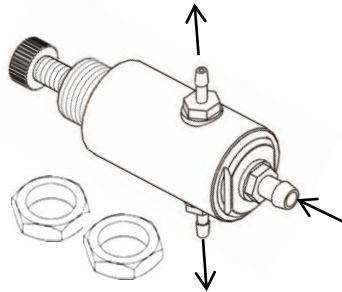

水氣調整閥系列(Needle Valves)

Needle Valve

■ Size: 28.5*19*73.2mm
■ P/N: 9K550001

Needle Valve

■ Size: 38*19*73.5mm
■ P/N: 9K550002

Needle Valve Key

■ Size: 16.2*14*40mm
■ P/N: 9K550007

Needle Valves Kitbrass Stem

■ Size: $\varnothing 22 \times 63$ mm
■ P/N: 9K550009

Syringe Valve

■ Size: 40.1*25*19.5mm
■ P/N: 9K550008

Needle Valve

■ Size: 10*11.6*55.1mm
■ P/N: 9K550006