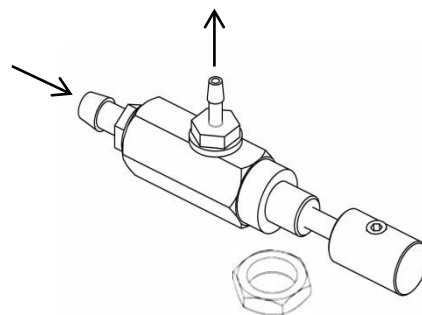

水氣調整閥系列(Needle Valves)

Needle Valve

■ Size: 28.5*19*73.2mm
■ P/N: 9K550001

Needle Valve

■ Size: 38*19*73.5mm
■ P/N: 9K550002

Needle Valve Key

■ Size: 16.2*14*40mm
■ P/N: 9K550007

Needle Valves Kitbrass Stem

■ Size: $\varnothing 22 \times 63$ mm
■ P/N: 9K550009

Syringe Valve

■ Size: 40.1*25*19.5mm
■ P/N: 9K550008

Needle Valve

■ Size: 10*11.6*55.1mm
■ P/N: 9K550006