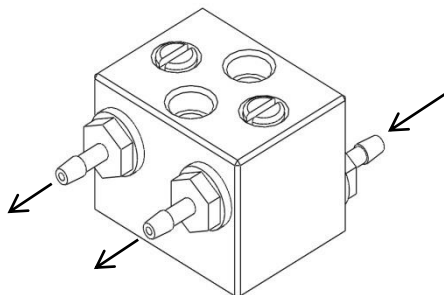

水氣調整閥系列(Needle Valves)

Needle Valve

■ Size: 28.5*19*73.2mm
■ P/N: 9K550001

Needle Valve

■ Size: 38*19*73.5mm
■ P/N: 9K550002

Needle Valve Key

■ Size: 16.2*14*40mm
■ P/N: 9K550007

Needle Valves Kitbrass Stem

■ Size: $\varnothing 22 \times 63$ mm
■ P/N: 9K550009

Syringe Valve

■ Size: 40.1*25*19.5mm
■ P/N: 9K550008

Needle Valve

■ Size: 10*11.6*55.1mm
■ P/N: 9K550006