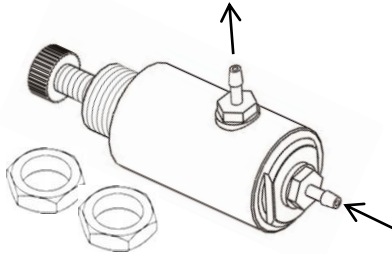

水氣調整閥系列(Needle Valves)

Needle Valve

■ Size: 28.5*19*73.2mm
■ P/N: 9K550001

Needle Valve

■ Size: 38*19*73.5mm
■ P/N: 9K550002

Needle Valve Key

■ Size: 16.2*14*40mm
■ P/N: 9K550007

Needle Valves Kitbrass Stem

■ Size: $\varnothing 22 \times 63$ mm
■ P/N: 9K550009

Syringe Valve

■ Size: 40.1*25*19.5mm
■ P/N: 9K550008

Needle Valve

■ Size: 10*11.6*55.1mm
■ P/N: 9K550006