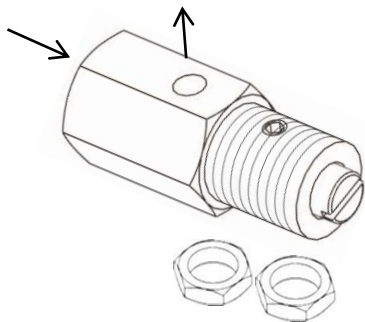

水氣調整閥系列(Needle Valves)

Needle Valve

■ Size: 28.5*19*73.2mm
■ P/N: 9K550001

Needle Valve

■ Size: 38*19*73.5mm
■ P/N: 9K550002

Needle Valve Key

■ Size: 16.2*14*40mm
■ P/N: 9K550007

Needle Valves Kitbrass Stem

■ Size: $\varnothing 22 \times 63$ mm
■ P/N: 9K550009

Syringe Valve

■ Size: 40.1*25*19.5mm
■ P/N: 9K550008

Needle Valve

■ Size: 10*11.6*55.1mm
■ P/N: 9K550006