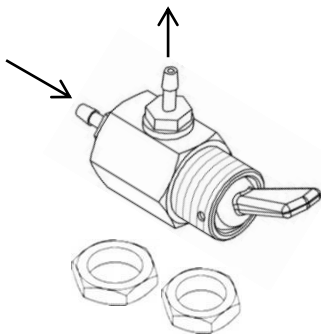

水氣控制閥(總成)系列(Selector Valves)

2 Ways Selector Valves

■ Size: 25.3*16.2*63.5mm

■ P/N: 9K540006

2 Ways Selector Valves

■ Size: 25.5*16.2*63.7mm

■ P/N: 9K540007

3 Way Valve

■ Size: 5.3*16.2*53.7mm

■ P/N: 9K540004

Routing Selector - Plastic

■ Size: 68.3*55*40.5mm

■ P/N: 9K540001

Routing Selector - Cooper

■ Size: 79.6*37.6*40.5mm

■ P/N: 9K540003

Routing Selector - Cooper

■ Size: 73.8*49.7*44mm

■ P/N: 9K540002