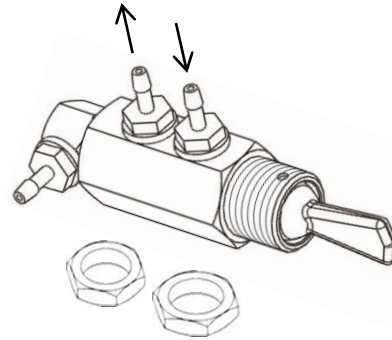

水氣控制閥(總成)系列(Selector Valves)

2 Ways Selector Valves

■ Size: 25.3*16.2*63.5mm

■ P/N: 9K540006

2 Ways Selector Valves

■ Size: 25.5*16.2*63.7mm

■ P/N: 9K540007

3 Way Valve

■ Size: 5.3*16.2*53.7mm

■ P/N: 9K540004

Routing Selector - Plastic

■ Size: 68.3*55*40.5mm

■ P/N: 9K540001

Routing Selector - Cooper

■ Size: 79.6*37.6*40.5mm

■ P/N: 9K540003

Routing Selector - Cooper

■ Size: 73.8*49.7*44mm

■ P/N: 9K540002