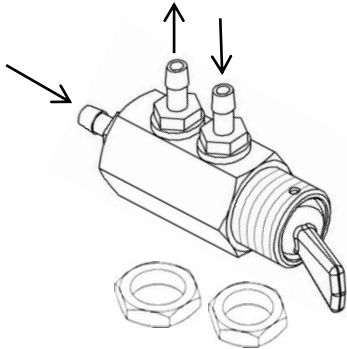

水氣控制閥(總成)系列(Selector Valves)

2 Ways Selector Valves

■ Size: 25.3*16.2*63.5mm

■ P/N: 9K540006

2 Ways Selector Valves

■ Size: 25.5*16.2*63.7mm

■ P/N: 9K540007

3 Way Valve

■ Size: 5.3*16.2*53.7mm

■ P/N: 9K540004

Routing Selector - Plastic

■ Size: 68.3*55*40.5mm

■ P/N: 9K540001

Routing Selector - Cooper

■ Size: 79.6*37.6*40.5mm

■ P/N: 9K540003

Routing Selector - Cooper

■ Size: 73.8*49.7*44mm

■ P/N: 9K540002