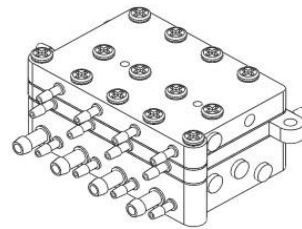

水氣控制閥(總成)系列(Selector Valves)

2 Ways Selector Valves

■ Size: 25.3*16.2*63.5mm

■ P/N: 9K540006

2 Ways Selector Valves

■ Size: 25.5*16.2*63.7mm

■ P/N: 9K540007

3 Way Valve

■ Size: 5.3*16.2*53.7mm

■ P/N: 9K540004

Routing Selector - Plastic

■ Size: 68.3*55*40.5mm

■ P/N: 9K540001

Routing Selector - Cooper

■ Size: 79.6*37.6*40.5mm

■ P/N: 9K540003

Routing Selector - Cooper

■ Size: 73.8*49.7*44mm

■ P/N: 9K540002