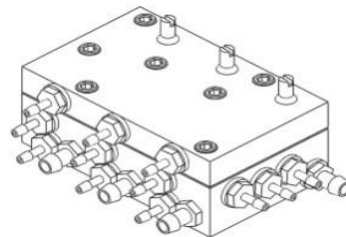

水氣控制閥(總成)系列(Selector Valves)

2 Ways Selector Valves

■ Size: 25.3*16.2*63.5mm

■ P/N: 9K540006

2 Ways Selector Valves

■ Size: 25.5*16.2*63.7mm

■ P/N: 9K540007

3 Way Valve

■ Size: 5.3*16.2*53.7mm

■ P/N: 9K540004

Routing Selector - Plastic

■ Size: 68.3*55*40.5mm

■ P/N: 9K540001

Routing Selector - Cooper

■ Size: 79.6*37.6*40.5mm

■ P/N: 9K540003

Routing Selector - Cooper

■ Size: 73.8*49.7*44mm

■ P/N: 9K540002