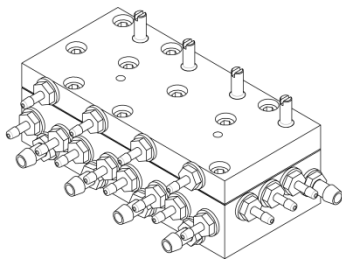

水氣控制閥(總成)系列(Selector Valves)

2 Ways Selector Valves

■ Size: 25.3*16.2*63.5mm

■ P/N: 9K540006

2 Ways Selector Valves

■ Size: 25.5*16.2*63.7mm

■ P/N: 9K540007

3 Way Valve

■ Size: 5.3*16.2*53.7mm

■ P/N: 9K540004

Routing Selector - Plastic

■ Size: 68.3*55*40.5mm

■ P/N: 9K540001

Routing Selector - Cooper

■ Size: 79.6*37.6*40.5mm

■ P/N: 9K540003

Routing Selector - Cooper

■ Size: 73.8*49.7*44mm

■ P/N: 9K540002